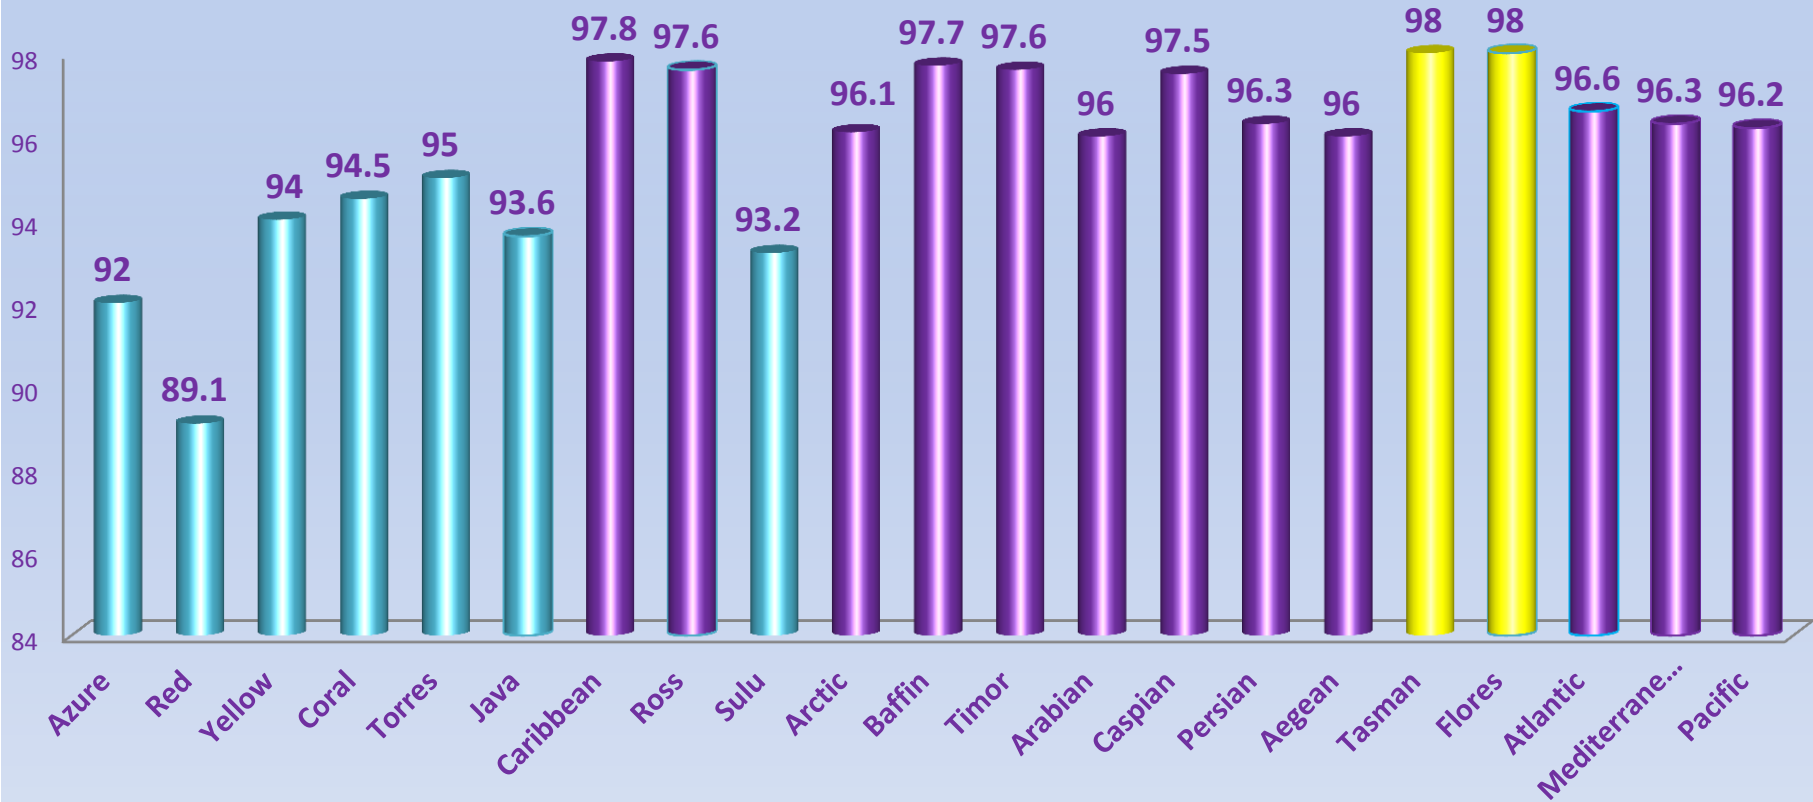

Nippy November Attendance

Whole School
November Attendance

95.6%

Ben Jonson School