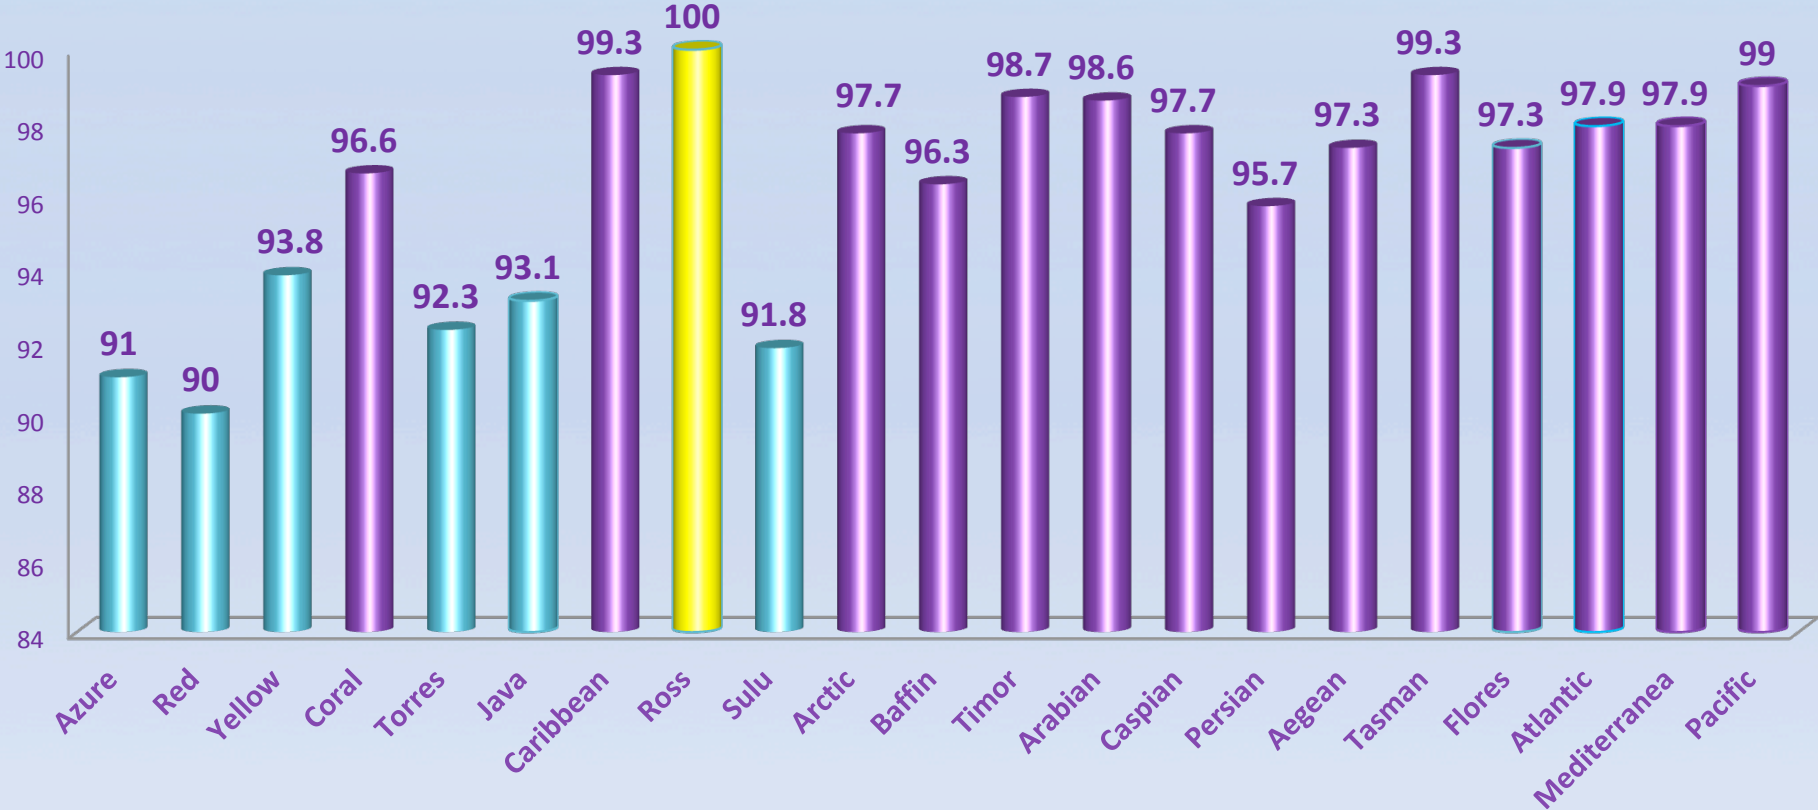

Weekly November Attendance

Whole School
Weekly Attendance

96.3%

Keep it up

Ben Jonson School